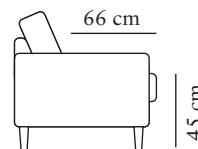

TERROSO

burhéns

Art. Code: 0252

www.burbens.com

FRAME

All structural parts of the frame are made of solidwood.

SEAT CUSHION

The core consists of two layers of 50 kg (N120) and 44 kg (N180) highly elastic shape cut cold foam with various thicknesses with a siliconized fiber and feather top.

The cushion is not reversible.

BACK CUSHION

The inner cover is filled with a mix of siliconized fiber and feather.

The cushion is reversible (not apply to leather).

UPHOLSTERY

The style is loose cover and available with fabric. The covers / cushion covers, can be removed and washed according to washing instructions.

LEGS

COLOURS