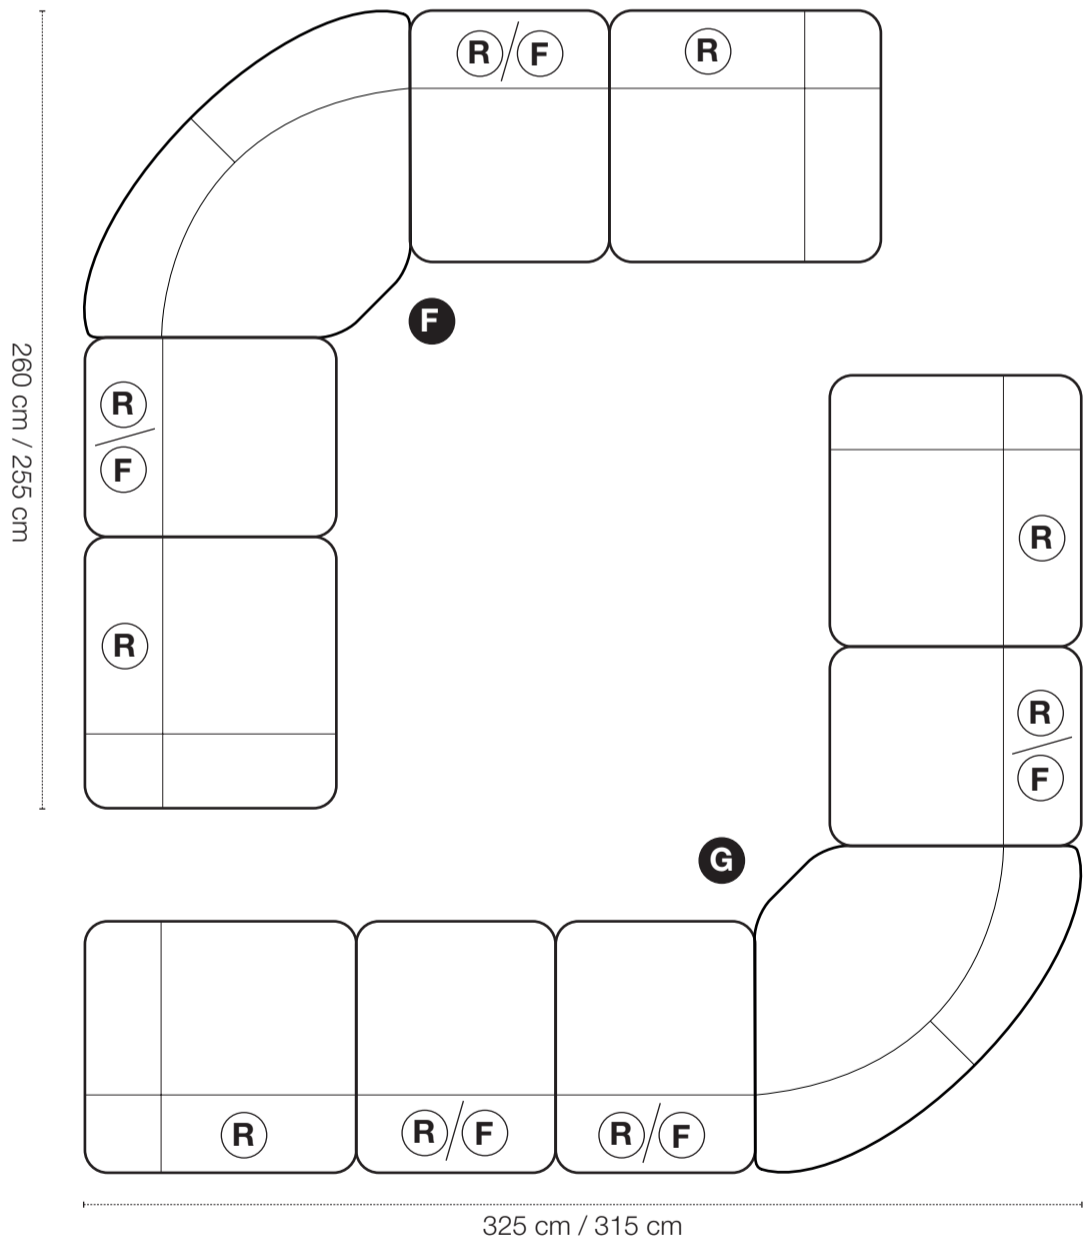

# ENJOY

R = Recliner  
F = Fast  
S = Snurr

280 cm / 275 cm

330 cm / 325 cm

205 cm

260 cm / 255 cm

170 cm

230 cm / 225 cm

2-sits

3-sits