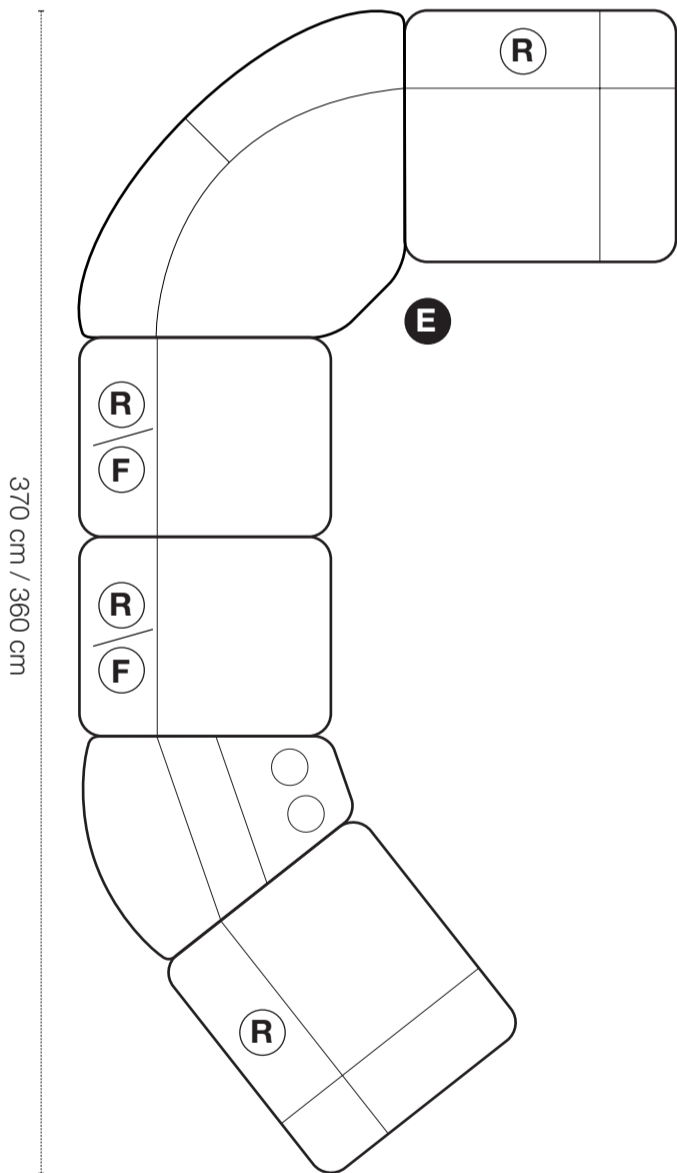

# ENJOY

R = Recliner  
F = Fast  
S = Snurr

280 cm / 275 cm

330 cm / 325 cm

205 cm

260 cm / 255 cm

170 cm

230 cm / 225 cm

2-sits

3-sits