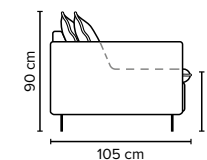

COMBINATIONS

Choose from available sofa models

bellus®

1. **SEAT:** Foam 35 kg + mix of feathers and shredded foam in separate bags with channels
2. **BACK:** Mix of feathers and shredded foam
   Fixed seat cushions and loose back cushions
3. **ARMREST:** Foam 25 kg

1. **DECO PILLOWS:** 1 deco pillow per armrest size 40×55 cm
2. **FRAME:** Plywood + wood
   No-Sag springs
3. **LEG OPTIONS:** Standard: Leg 127 (metal, height 15 cm)

Metal colors

MATTE BLACK