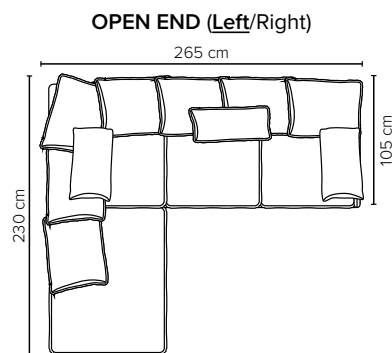

COMBINATIONS

Choose from available sofa models

bellus®

1. **SEAT:** Foam 35 kg + mix of feathers and shredded foam in separate bags with channels
2. **BACK:** Mix of feathers and shredded foam
   Fixed seat cushions and loose back cushions
3. **ARMREST:** Foam 25 kg

1. **DECO PILLOWS:** 1 deco pillow per armrest size 40×55 cm
2. **FRAME:** Plywood + wood
   No-Sag springs
3. **LEG OPTIONS:** Standard: Leg 127 (metal, height 15 cm)

Metal colors

MATTE BLACK