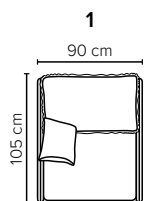

COMBINATIONS

Choose from available sofa models

bellus®

1. **SEAT:** Foam 35 kg + mix of feathers and shredded foam in separate bags with channels
2. **BACK:** Mix of feathers and shredded foam
   Fixed seat cushions and loose back cushions
3. **ARMREST:** Foam 25 kg

1. **DECO PILLOWS:** 1 deco pillow per armrest size 40×55 cm
2. **FRAME:** Plywood + wood
   No-Sag springs
3. **LEG OPTIONS:** Standard: Leg 127 (metal, height 15 cm)

Metal colors

MATTE BLACK