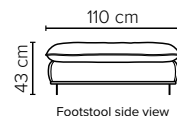

COMBINATIONS

Choose from available sofa models

bellus®

1. **SEAT:** Foam 35 kg + mix of feathers and shredded foam in separate bags with channels
2. **BACK:** Mix of feathers and shredded foam
   Fixed seat cushions and loose back cushions
3. **ARMREST:** Foam 25 kg

1. **DECO PILLOWS:** 1 deco pillow per armrest size 40×55 cm
2. **FRAME:** Plywood + wood
   No-Sag springs
3. **LEG OPTIONS:** Standard: Leg 127 (metal, height 15 cm)