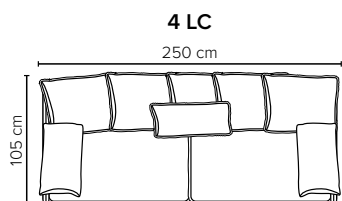

COMBINATIONS

Choose from available sofa models

bellus®

1. **SEAT:** Foam 35 kg + mix of feathers and shredded foam in separate bags with channels
2. **BACK:** Mix of feathers and shredded foam
   Fixed seat cushions and loose back cushions
3. **ARMREST:** Foam 25 kg

1. **DECO PILLOWS:** 1 deco pillow per armrest size 40×55 cm
2. **FRAME:** Plywood + wood
   No-Sag springs
3. **LEG OPTIONS:** Standard: Leg 127 (metal, height 15 cm)

Metal colors

MATTE BLACK