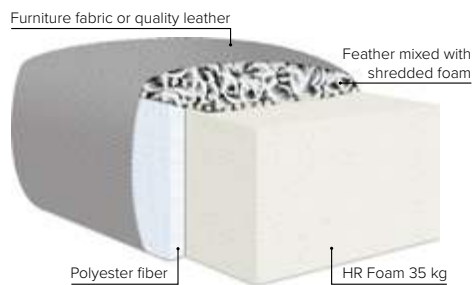

ALLEGRO

Laidback look with loose pillows - a blissful comfort

bellus®

CHOOSE YOUR OWN COMBINATIONS

ALLEGRO FOOTSTOOL DESIGN

COMBINATIONS

Choose from available sofa models

bellus®

- SEAT:** Foam 35 kg + mix of feathers and shredded foam in separate bags with channels
- BACK:** Mix of feathers and shredded foam
Fixed seat cushions and loose back cushions
- ARMREST:** Foam 25 kg

- DECO PILLOWS:** 1 deco pillow per armrest size 40×55 cm
- FRAME:** Plywood + wood
No-Sag springs
- LEG OPTIONS:** Standard: Leg 127 (metal, height 15 cm)

All measurements are approximate, +/- 3 cm. Sofa height measured with leg 127. Please visit www.bellus.com for the latest product versions.

Leg 127

Metal colors

MATTE BLACK