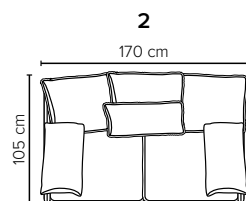

COMBINATIONS

Choose from available sofa models

bellus®

1. **SEAT:** Foam 35 kg + mix of feathers and shredded foam in separate bags with channels
2. **BACK:** Mix of feathers and shredded foam
   Fixed seat cushions and loose back cushions
3. **ARMREST:** Foam 25 kg

1. **DECO PILLOWS:** 1 deco pillow per armrest size 40×55 cm
2. **FRAME:** Plywood + wood
   No-Sag springs
3. **LEG OPTIONS:** Standard: Leg 127 (metal, height 15 cm)

Metal colors

MATTE BLACK