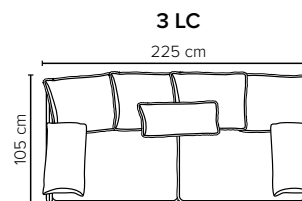

COMBINATIONS

Choose from available sofa models

bellus®

1. **SEAT:** Foam 35 kg + mix of feathers and shredded foam in separate bags with channels
2. **BACK:** Mix of feathers and shredded foam
   Fixed seat cushions and loose back cushions
3. **ARMREST:** Foam 25 kg

1. **DECO PILLOWS:** 1 deco pillow per armrest size 40×55 cm
2. **FRAME:** Plywood + wood
   No-Sag springs
3. **LEG OPTIONS:** Standard: Leg 127 (metal, height 15 cm)

Metal colors

MATTE BLACK